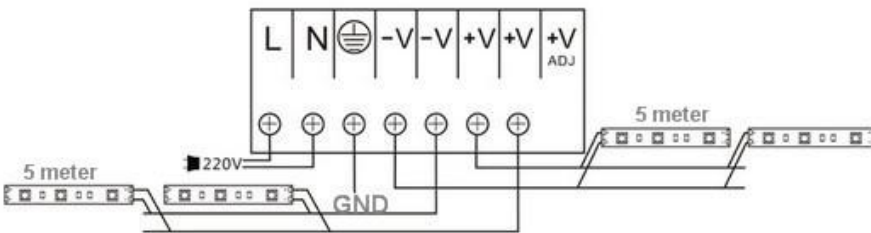

Specification

Product name: LED strip with silicon tape
Model NO.: YS-RT5050X60

Features

- ◆ Waterproof IP65 with silicon tape.
- ◆ Super bright 1200 ~ 1320 Lm/m, 14.4W/m.
- ◆ Uniform color, even light, nice looking.
- ◆ High efficiency, low light decay, long lifespan.
- ◆ Low input voltage DC 12V, safe to human body.
- ◆ CE & RoHS compliant.
- ◆ Every 3-LED cuttable.
- ◆ Warranty: 3 years.

Application:

Indoor illumination and decoration in home, hotel, shopping mall, cinema, museum, bar, showing room, jewelry counter, etc.

Parameters

Part No.	Emitting Color	CCT/ wavelength	Luminous flux	Input voltage	Power	LED type	LED quantity	IP rate
YS-RT5050W60	Pure white	6000~6500K	1200~1320 Lm	DC 12V	14.4W/m	5050 SMD	60 pcs/m	IP65
YS-RT5050WW60	Warm white	3000~3300K	1200~1320 Lm	DC 12V	14.4W/m	5050 SMD	60 pcs/m	IP65
YS-RT5050CW60	Cold white	10000~12000K	1200~1320 Lm	DC 12V	14.4W/m	5050 SMD	60 pcs/m	IP65
YS-RT5050R60	Red	620 ~ 625 nm	180~450 Lm	DC 12V	14.4W/m	5050 SMD	60 pcs/m	IP65
YS-RT5050G60	Green	520 ~ 525 nm	630~710 Lm	DC 12V	14.4W/m	5050 SMD	60 pcs/m	IP65
YS-RT5050B60	Blue	460 ~ 465 nm	450 ~ 630 Lm	DC 12V	14.4W/m	5050 SMD	60 pcs/m	IP65
YS-RT5050Y60	Yellow	585 ~ 590 nm	180~450 Lm	DC 12V	14.4W/m	5050 SMD	60 pcs/m	IP65

Other parameters

Packaging	Working temperature (°C)	Storage temperature (°C)
5m/reel	-20~ +50	-25~ +60

Dimension (mm)

Connection: A, B, C three ways

⤴ A

⤴ B

⤴ C

Packaging:

5m/reel, 200m/carton

Carton size: 52*30*22cm, 0.03432 CBM

Gross weight 9 KG

Common problem and Solutions

- Please check if power supply is connected, or if the switch is in the connected position when the light does not work.
- If the lamp lights on and off frequently, please check connection between power supply and strip in case that it is loose.