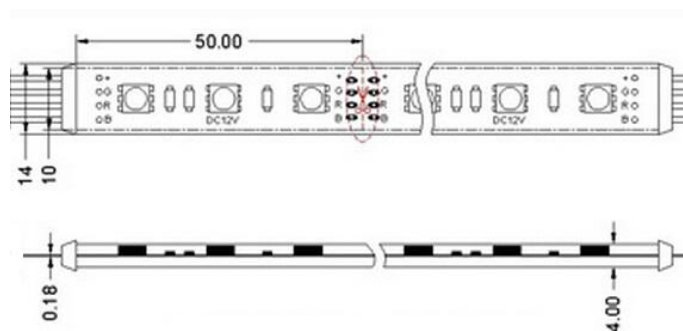

Specification

Product name: LED strip with silicon tape
Model NO.: YS-RT5050X60

Features

- ◆ Waterproof IP65 with silicon tape.
- ◆ Super bright 1200 ~ 1320 Lm/m, 14.4W/m.
- ◆ Uniform color, even light, nice looking.
- ◆ High efficiency, low light decay, long lifespan.
- ◆ Low input voltage DC 12V, safe to human body.
- ◆ CE & RoHS compliant.
- ◆ Every 3-LED cuttable.
- ◆ Warranty: 3 years.

Application:

Indoor illumination and decoration in home, hotel, shopping mall, cinema, museum, bar, showing room, jewelry counter, etc.

Parameters

Part No.	Emitting Color	CCT/ wavelength	Luminous flux	Input voltage	Power	LED type	LED quantity	IP rate
YS-RT5050W60	Pure white	6000~6500K	1200~1320 Lm	DC 12V	14.4W/m	5050 SMD	60 pcs/m	IP65
YS-RT5050WW60	Warm white	3000~3300K	1200~1320 Lm	DC 12V	14.4W/m	5050 SMD	60 pcs/m	IP65
YS-RT5050CW60	Cold white	10000~12000K	1200~1320 Lm	DC 12V	14.4W/m	5050 SMD	60 pcs/m	IP65
YS-RT5050R60	Red	620 ~ 625 nm	180~450 Lm	DC 12V	14.4W/m	5050 SMD	60 pcs/m	IP65
YS-RT5050G60	Green	520 ~ 525 nm	630~710 Lm	DC 12V	14.4W/m	5050 SMD	60 pcs/m	IP65
YS-RT5050B60	Blue	460 ~ 465 nm	450 ~ 630 Lm	DC 12V	14.4W/m	5050 SMD	60 pcs/m	IP65
YS-RT5050Y60	Yellow	585 ~ 590 nm	180~450 Lm	DC 12V	14.4W/m	5050 SMD	60 pcs/m	IP65

Other parameters

Packaging	Working temperature (°C)	Storage temperature (°C)
5m/reel	-20~ +50	-25~ +60

Dimension (mm)

Connection: A, B, C three ways

⤴ A

⤴ B

⤴ C

Packaging:

5m/reel, 200m/carton

Carton size: 52*30*22cm, 0.03432 CBM

Gross weight 9 KG

Common problem and Solutions

- Please check if power supply is connected, or if the switch is in the connected position when the light does not work.
- If the lamp lights on and off frequently, please check connection between power supply and strip in case that it is loose.