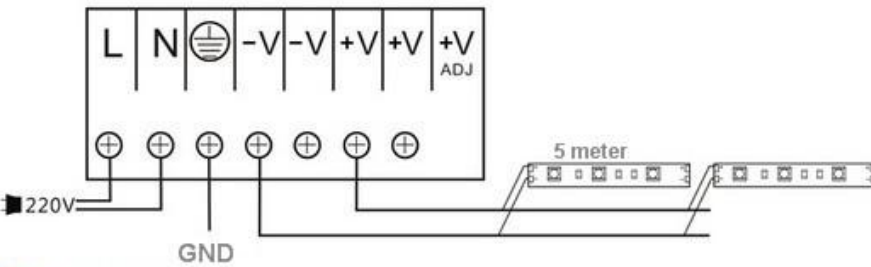

Specification

Product name: LED strip with silicon tape
Model NO.: YS-RT5050X60

Features

- ◆ Waterproof IP65 with silicon tape.
- ◆ Super bright 1200 ~ 1320 Lm/m, 14.4W/m.
- ◆ Uniform color, even light, nice looking.
- ◆ High efficiency, low light decay, long lifespan.
- ◆ Low input voltage DC 12V, safe to human body.
- ◆ CE & RoHS compliant.
- ◆ Every 3-LED cuttable.
- ◆ Warranty: 3 years.

Application:

Indoor illumination and decoration in home, hotel, shopping mall, cinema, museum, bar, showing room, jewelry counter, etc.

Parameters

Part No.	Emitting Color	CCT/ wavelength	Luminous flux	Input voltage	Power	LED type	LED quantity	IP rate
YS-RT5050W60	Pure white	6000~6500K	1200~1320 Lm	DC 12V	14.4W/m	5050 SMD	60 pcs/m	IP65
YS-RT5050WW60	Warm white	3000~3300K	1200~1320 Lm	DC 12V	14.4W/m	5050 SMD	60 pcs/m	IP65
YS-RT5050CW60	Cold white	10000~12000K	1200~1320 Lm	DC 12V	14.4W/m	5050 SMD	60 pcs/m	IP65
YS-RT5050R60	Red	620 ~ 625 nm	180~450 Lm	DC 12V	14.4W/m	5050 SMD	60 pcs/m	IP65
YS-RT5050G60	Green	520 ~ 525 nm	630~710 Lm	DC 12V	14.4W/m	5050 SMD	60 pcs/m	IP65
YS-RT5050B60	Blue	460 ~ 465 nm	450 ~ 630 Lm	DC 12V	14.4W/m	5050 SMD	60 pcs/m	IP65
YS-RT5050Y60	Yellow	585 ~ 590 nm	180~450 Lm	DC 12V	14.4W/m	5050 SMD	60 pcs/m	IP65

Other parameters

Packaging	Working temperature (°C)	Storage temperature (°C)
5m/reel	-20~ +50	-25~ +60

Dimension (mm)

Connection: A, B, C three ways

⤴ A

⤴ B

⤴ C

Packaging:

5m/reel, 200m/carton

Carton size: 52*30*22cm, 0.03432 CBM

Gross weight 9 KG

Common problem and Solutions

- Please check if power supply is connected, or if the switch is in the connected position when the light does not work.
- If the lamp lights on and off frequently, please check connection between power supply and strip in case that it is loose.