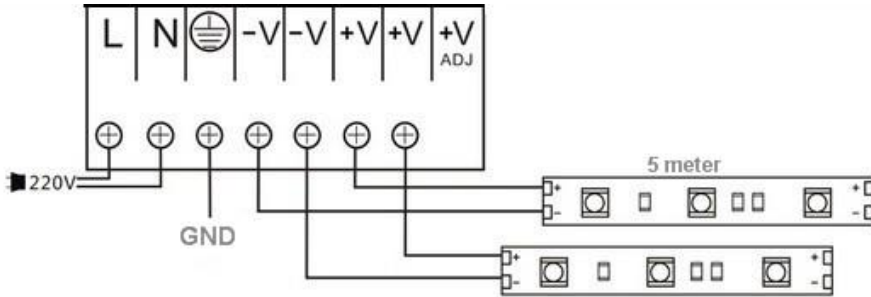

⤴ A

⤴ B

⤴ C

Packaging:

5m/reel, 200m/carton

Carton size: 52*30*22cm, 0.03432 CBM

Gross weight 9 KG

Common problem and Solutions